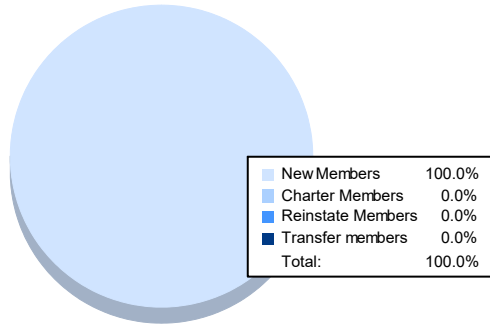

Year	New Clubs	Dropped Clubs	Gain/ Loss Clubs	New Members	Charter Members	Reinstate Members	Transfer Members	Total Member Added	Total Members Dropped	Gain/ Loss Members
2016-2017	0	1	-1	36	2	6	5	49	102	-53
2017-2018	0	0	0	51	0	5	4	60	78	-18
2018-2019	0	0	0	47	0	1	2	50	71	-21
2019-2020	0	0	0	37	0	1	2	40	51	-11
2020-2021	0	1	-1	32	0	0	0	32	86	-54
<b>Average</b>	<b>0</b>	<b>0</b>	<b>0</b>	<b>41</b>	<b>0</b>	<b>3</b>	<b>3</b>	<b>46</b>	<b>78</b>	<b>-31</b>

### Membership Composition June 2021 Cumulative